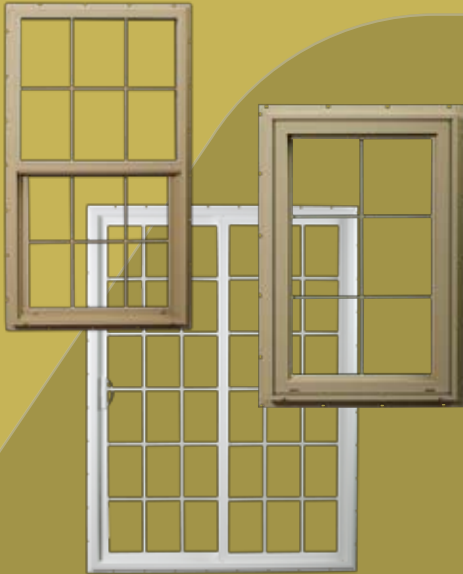

CONTRACTOR SERIES

REPLACEMENT WINDOWS

REPLACEMENT WINDOWS WITH IRREPLACEABLE LOOKS.

With Ply Gem Windows Contractor Series you can replace and remodel with confidence. Our windows and doors, with a slim line design, deliver value, performance and style to any project and any home. When you're ready to replace your existing windows and doors, Ply Gem Windows Contractor Series can help you make the most of your investment. Style options include single hung, sliding windows, garden, jalousie, sky wall, fixed, architectural shapes and sliding patio doors.

For information on the Ply Gem Replacement Series product styles that meet or exceed the .30 U-Factor/.30 SHGC requirements for the federal energy tax credit, visit www.plygemwindows.com.

PLY GEM CONTRACTOR SERIES REPLACEMENT WINDOWS HAVE BEEN GREEN APPROVED BY THE NAHB RESEARCH CENTER.

BUILDER SERIES

W I N D O W S

PERFORMANCE AND VALUE. TOGETHER AT LAST.

The Ply Gem Windows Builder Series was designed to fit your needs. Every window is a reliable combination of performance and value. They provide you with all the features you've come to expect from Ply Gem Windows — energy efficiency, durability and low maintenance. With their convenient slimline frame depth, you'll not only add style and simplicity, you'll add a whole new level of comfort to any home.